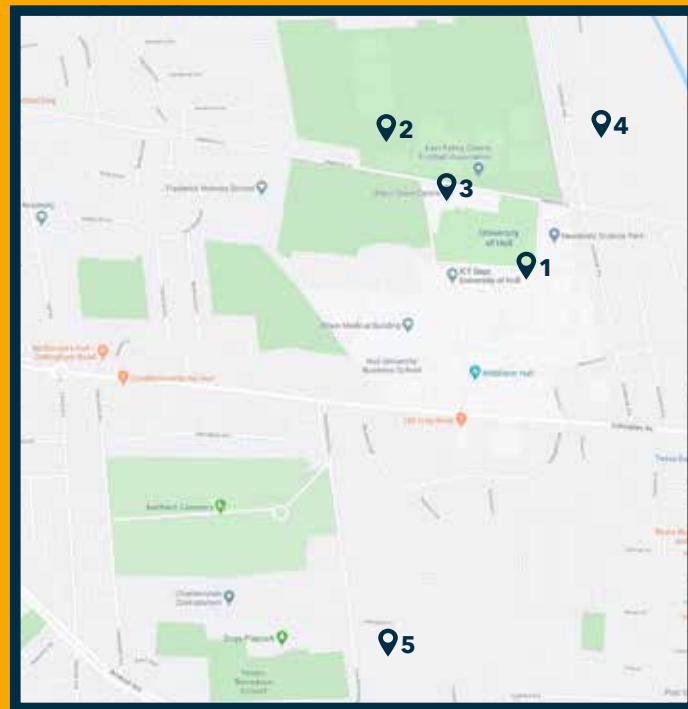

Hull & East Riding Sports Club Chanterlands Avenue, HU5 4EF	
Badminton	10:00-15:00

Cottingham Lawns Tennis Club Hull Road, HU16 4PX	
Tennis	10:00-TBC

Ennerdale Leisure Centre Sutton Road, HU7 6EA	
Cycling	11:00-13:00
Swimming	12:30-16:00

# AROUND CAMPUS

1. Asylum Nightclub  
HU6 7RX
2. Sport Centre Outdoor  
HU6 7TS
3. Sport Centre Indoor  
HU6 7TS
4. St Mary's College Academy  
HU6 7TN
5. Hull & East Riding Sports Club  
HU5 4EF