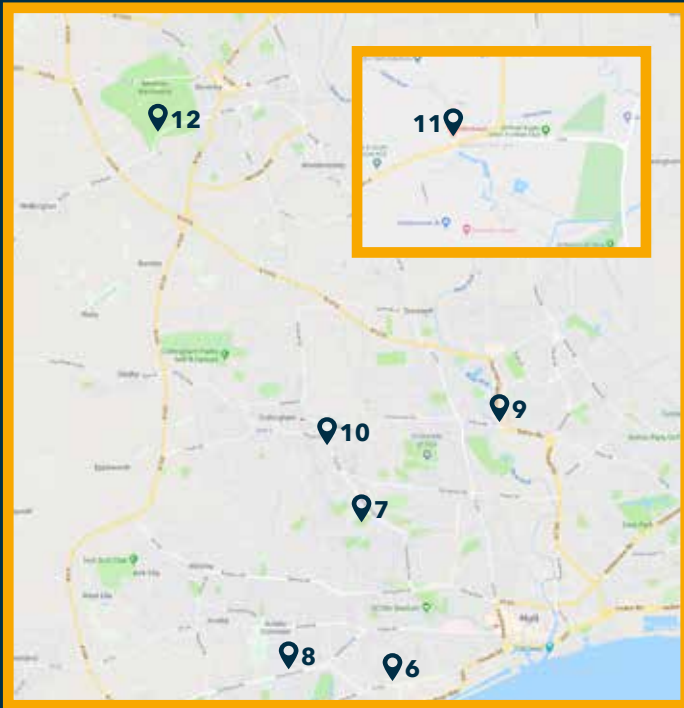

# AROUND CAMPUS

1. Asylum Nightclub  
HU6 7RX
2. Sport Centre Outdoor  
HU6 7TS
3. Sport Centre Indoor  
HU6 7TS
4. St Mary's College Academy  
HU6 7TN
5. Hull & East Riding Sports Club  
HU5 4EF

# FURTHER AFIELD

- 6. Rock City, HU3 5GL
- 7. Wyke College, Bricknell Ave
- 8. Costello Stadium, HU4 6XQ
- 9. Ennerdale Leisure Centre HU7 6EA
- 10. Cottingham Lawns Tennis Club HU16 4PX
- 11. HQ, Airsoft, Driffield, YO25 9EY
- 12. Beverley and East Riding Golf Club, HU17 8RG